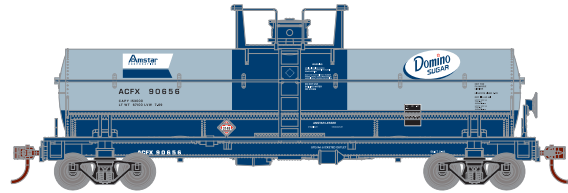

# 42' Chemical Tank Car

## Domino Sugar

Era: 1970+

ATH-1301 ACFX #90656  
 ATH-1303 ACFX #90661  
 ATH-1305 ACFX #90655 / 90657 / 90661 / 90667