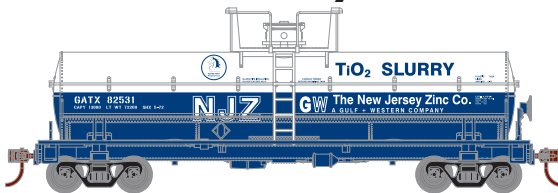

New Jersey Zinc

Era: 19720+

ATH-1307 GATX #82531
ATH-1309 GATX #83494
ATH-1310 GATX #82532 / 82534 / 83492 / 83496